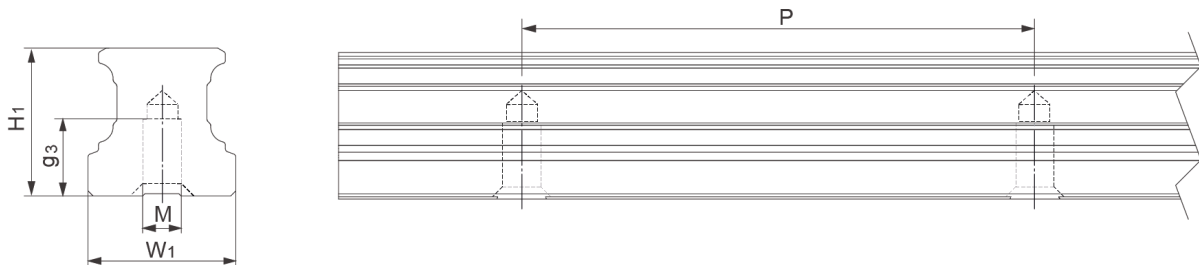

HRU Rail

Tapped from the bottom.
Cut to length acc. to request.
Rails can be joint together for extra long lengths.
Contact Rollco for more information.

Dimensions in mm.

General Data

Designation	Length (mm)	Weight Rail (g/m)
HRU15	4000	1290
HRU20	4000	2280
HRU25	4000	3020
HRU30	4000	4380
HRU35	4000	6790
HRU45	4000	10530
HRU55	4000	14000

Dimensions

Designation	H1	W1	M x g3	Hole Pitch (P)
HRU15	15	15	M5 x 8	60
HRU20	20	20	M6 x 10	60
HRU25	23	23	M6 x 12	60
HRU30	27	28	M8 x 15	80
HRU35	32	34	M8 x 15	80
HRU45	39	45	M12 x 19	105
HRU55	45.7	53	M14 x 24	120