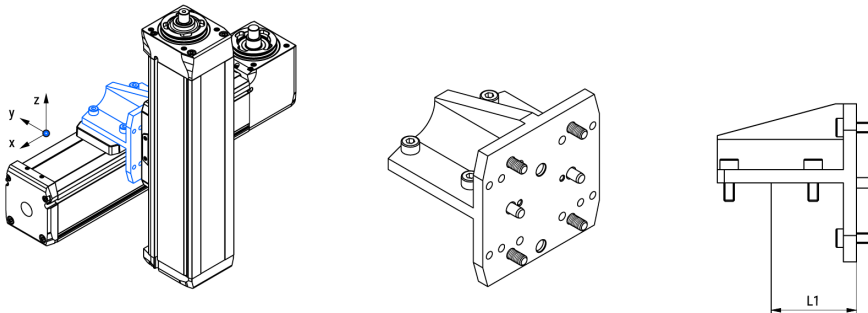

Connection plates

Mini linear units MGBS and MGTB can be mounted to one another using the standard connection plates CP. The standard connection plates support mounting with clamps (profile to carriage) or with screws (carriage to carriage). Mounting of the mini electric cylinders MCE or the mini electric sliders MSCE is also possible.

Dimensions

Connection plates for the XY combinations (carriage-profile mounting)

Connection plates for the XZ combinations (carriage-profile mounting)

Connection plates for the XZ combinations (carriage-carriage mounting)