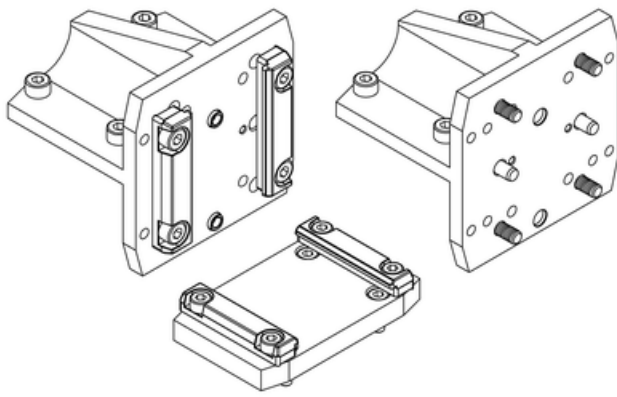

Connection plates

Mini linear units MGBS and MGTB can be mounted to one another using the standard connection plates CP. The standard connection plates support mounting with clamps (profile to carriage) or with screws (carriage to carriage). Mounting of the mini electric cylinders MCE or the mini electric sliders MSCE is also possible.

Components needed for mounting (i.e.: screws, clamping fixtures, centering rings) are included.

Dimensions in mm.

General Data

Connection plates for the XY combinations (carriage-profile mounting)

Connection plates for the XZ combinations (carriage-profile mounting)