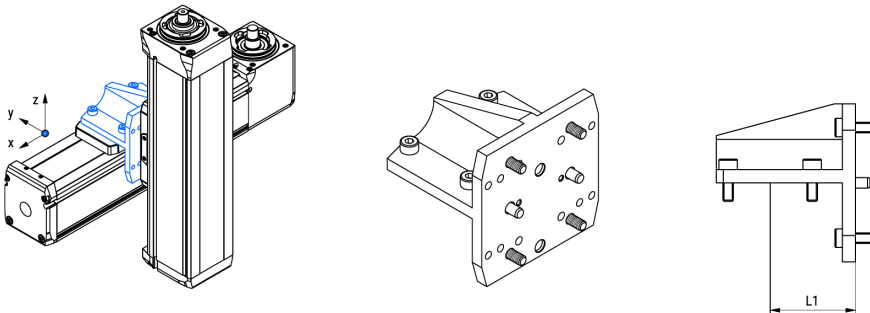

Connection plates for the XZ combinations (carriage-carriage mounting)