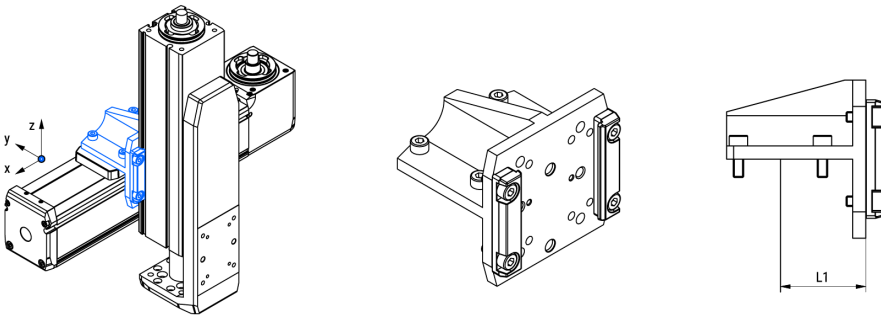

Connection plates

Mini linear units MGBS and MGTB can be mounted to one another using the standard connection plates CP. The standard connection plates support mounting with clamps (profile to carriage) or with screws (carriage to carriage). Mounting of the mini electric cylinders MCE or the mini electric sliders MSCE is also possible.

Components needed for mounting (i.e.: screws, clamping fixtures, centering rings) are included.

Dimensions in mm.

General Data

Connection plates for the XY combinations (carriage-profile mounting)

Connection plates for the XZ combinations (carriage-profile mounting)