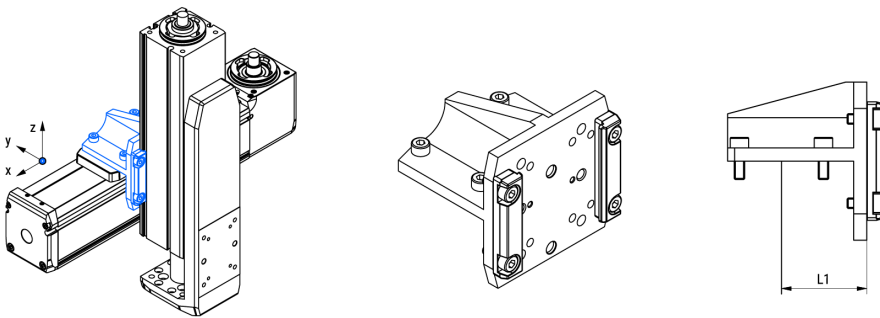

Connection plates

Mini linear units MGBS and MGTB can be mounted to one another using the standard connection plates CP. The standard connection plates support mounting with clamps (profile to carriage) or with screws (carriage to carriage). Mounting of the mini electric cylinders MCE or the mini electric sliders MSCE is also possible.

Components needed for mounting (i.e.: screws, clamping fixtures, centering rings) are included.

Dimensions in mm.

General Data

Connection plates for the XY combinations (carriage-profile mounting)

Connection plates for the XZ combinations (carriage-profile mounting)

Dimensions

Connection plates for the XY combinations (carriage-profile mounting)

Connection plates for the XZ combinations (carriage-profile mounting)

Connection plates for the XZ combinations (carriage-carriage mounting)