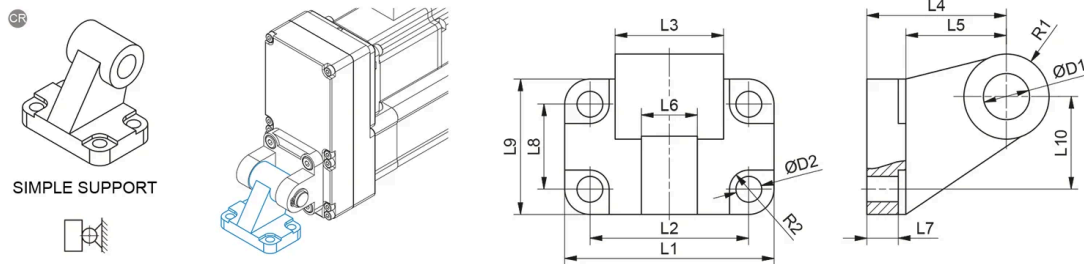

LG

Dimensions in mm.

Material: Aluminium or stainless steel AISI 304

General Data

| Designation | Compatible with | Material | Fmax (N) | Mass (kg) |
|--------------------------|-----------------|--------------------------|----------|-----------|
| LG 32 - 8119 | PNCE 32 | Aluminium | FPNCE | 0.06 |
| LG 32 CR - 69505 | PNCE 32 | Stainless steel AISI 304 | FPNCE | 0.16 |
| LG 40 - 8120 | PNCE 40 | Aluminium | FPNCE | 0.14 |
| LG 40 CR - 69506 | PNCE 40 | Stainless steel AISI 304 | FPNCE | 0.24 |
| LG 50 - 8121 | PNCE 50 | Aluminium | 9200 | 0.14 |
| LG 50 CR - 69507 | PNCE 50 | Stainless steel AISI 304 | 9200 | 0.42 |
| LG 63 - 8122 | PNCE 63 | Aluminium | 15300 | 0.2 |
| LG 63 CR - 69508 | PNCE 63 | Stainless steel AISI 304 | 15300 | 0.53 |
| LG 80 - 8123 | PNCE 80 | Aluminium | 19200 | 0.39 |
| LG 80 CR - 83087 | PNCE 80 | Stainless steel AISI 304 | 19200 | 0.98 |
| LG 100 - 8117 | PNCE 100 | Aluminium | FPNCE | 0.55 |
| LG 100 CR - 83088 | PNCE 100 | Stainless steel AISI 304 | FPNCE | 1.48 |

Dimensions

SIMPLE SUPPORT

| Designation | L1 | L2 | L3 | L4 | L5 | L6 | L7 | L8 | L9 |
|--------------------------|----|----|----|----|----|----|------|----|----|
| LG 32 - 8119 | 51 | 38 | 26 | 32 | 24 | 10 | 6.4 | 18 | 31 |
| LG 32 CR - 69505 | 51 | 38 | 26 | 32 | 24 | 10 | 6.4 | 18 | 31 |
| LG 40 - 8120 | 54 | 41 | 28 | 36 | 26 | 15 | 8.4 | 22 | 35 |
| LG 40 CR - 69506 | 54 | 41 | 28 | 36 | 26 | 15 | 8.4 | 22 | 35 |
| LG 50 - 8121 | 65 | 50 | 32 | 45 | 33 | 16 | 10.4 | 30 | 45 |
| LG 50 CR - 69507 | 65 | 50 | 32 | 45 | 33 | 16 | 10.4 | 30 | 45 |
| LG 63 - 8122 | 67 | 52 | 40 | 50 | 36 | 16 | 12.4 | 35 | 50 |
| LG 63 CR - 69508 | 67 | 52 | 40 | 50 | 36 | 16 | 12.4 | 35 | 50 |
| LG 80 - 8123 | 86 | 66 | 50 | 63 | 49 | 20 | 11.5 | 40 | 60 |
| LG 80 CR - 83087 | 86 | 66 | 50 | 63 | 49 | 20 | 11.5 | 40 | 60 |
| LG 100 - 8117 | 96 | 76 | 60 | 71 | 54 | 20 | 14.5 | 50 | 70 |
| LG 100 CR - 83088 | 96 | 76 | 60 | 71 | 54 | 20 | 14.5 | 50 | 70 |