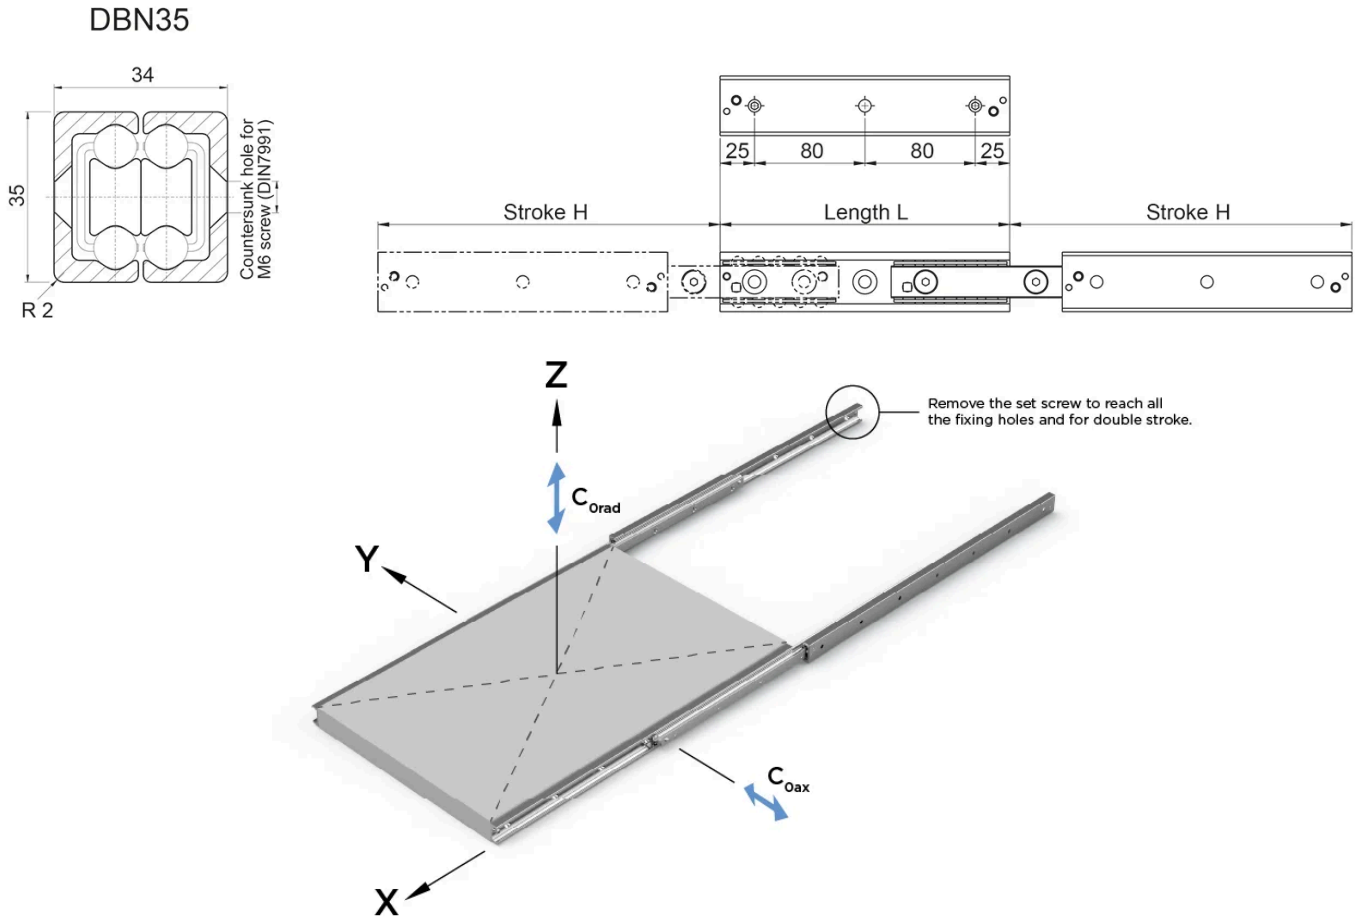

DBN35

Full extension consisting of two guide rails, both fixed and movable, and two sliders which together form the intermediate element. The size is similar to the DE series and offers good protection from dirt of the open ballcage.

Special strokes are defined as deviations from standard stroke H. See section "Special strokes" in the document Technical Information for Telescopic Rail Heavy.

System Load Capacity Radial and System Load Capacity Axial values refers to a pair of rails. Dimensions in mm.

See Technical Information for further details, operating conditions and installation instructions.

General Data

| Designation | Length | Stroke | Weight (kg/m) | System Load Capacity Radial (N) | System Load Capacity Axial (N) |
|-------------|--------|--------|---------------|---------------------------------|--------------------------------|
| DBN35-210 | 210 | 254 | 6.1 | 804 | 562 |
| DBN35-290 | 290 | 318 | 6.1 | 1334 | 1120 |
| DBN35-370 | 370 | 406 | 6.1 | 1044 | 1044 |
| DBN35-450 | 450 | 494 | 6.1 | 858 | 858 |
| DBN35-530 | 530 | 558 | 6.1 | 788 | 788 |
| DBN35-610 | 610 | 646 | 6.1 | 676 | 676 |
| DBN35-690 | 690 | 734 | 6.1 | 594 | 594 |
| DBN35-770 | 770 | 798 | 6.1 | 558 | 558 |
| DBN35-850 | 850 | 886 | 6.1 | 500 | 500 |
| DBN35-930 | 930 | 974 | 6.1 | 454 | 454 |
| DBN35-1010 | 1010 | 1038 | 6.1 | 434 | 434 |
| DBN35-1090 | 1090 | 1126 | 6.1 | 398 | 398 |
| DBN35-1170 | 1170 | 1214 | 6.1 | 366 | 366 |
| DBN35-1250 | 1250 | 1278 | 6.1 | 354 | 354 |
| DBN35-1330 | 1330 | 1366 | 6.1 | 330 | 330 |
| DBN35-1410 | 1410 | 1454 | 6.1 | 308 | 308 |
| DBN35-1490 | 1490 | 1518 | 6.1 | 298 | 298 |