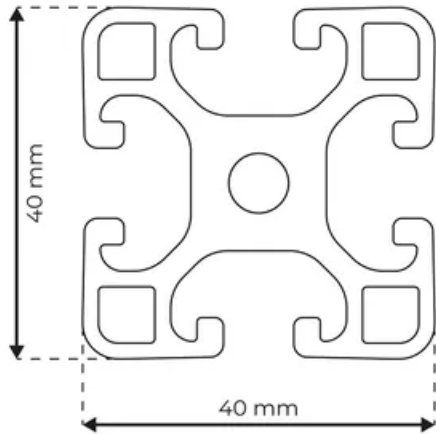

Profile 8 40x40 Light

System: 40 - Slot 8
Dimensions: 40x40
Length (mm): 6000
Material Quality: Light
Profile Type: Open

General Data

Designation	System	I_x (cm ⁴)	I_y (cm ⁴)	W_x (cm ³)	W_y (cm ³)
RP1130	40 - Slot 8	9.06	9.06	4.53	4.53

Designation	A (cm ²)	Mass (kg/m)
RP1130	6.49	1.76