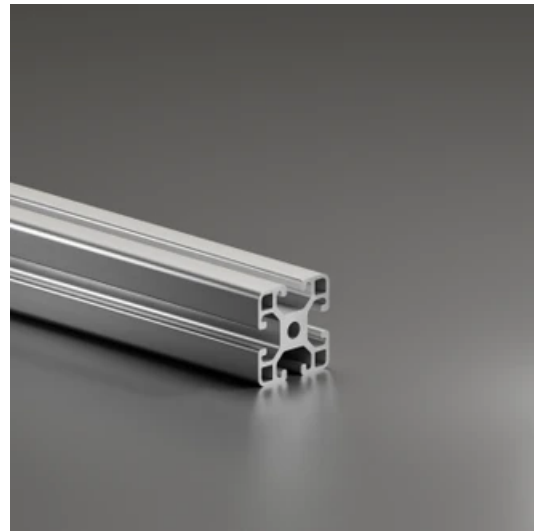

Profile 8 40x40 Light

System: 40 - Slot 8
Dimensions: 40x40
Length (mm): 6000
Material Quality: Light
Profile Type: Open

General Data

Designation	System	I_x (cm ⁴)	I_y (cm ⁴)	W_x (cm ³)	W_y (cm ³)
RP1130	40 - Slot 8	9.06	9.06	4.53	4.53

Designation	A (cm ²)	Mass (kg/m)
RP1130	6.49	1.76