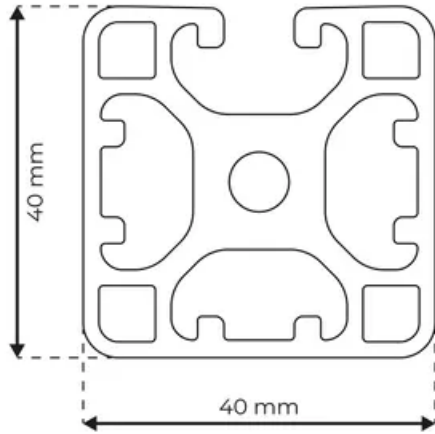

## Profile 8 40x40 Light 3N

**System:** 40 - Slot 8  
**Dimensions:** 40x40  
**Length (mm):** 6000  
**Material Quality:** Light  
**Profile Type:** Closed

## General Data

Designation	System	$I_x$ (cm <sup>4</sup> )	$I_y$ (cm <sup>4</sup> )	$W_x$ (cm <sup>3</sup> )	$W_y$ (cm <sup>3</sup> )
RP1302	40 - Slot 8	9.82	10.52	5.05	5.26

Designation	A (cm <sup>2</sup> )	Mass (kg/m)
RP1302	7.04	1.91