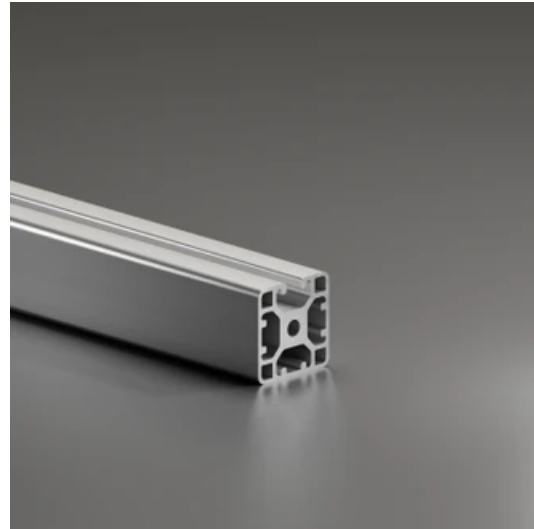

## Profile 8 40x40 Light 3N

**System:** 40 - Slot 8  
**Dimensions:** 40x40  
**Length (mm):** 6000  
**Material Quality:** Light  
**Profile Type:** Closed