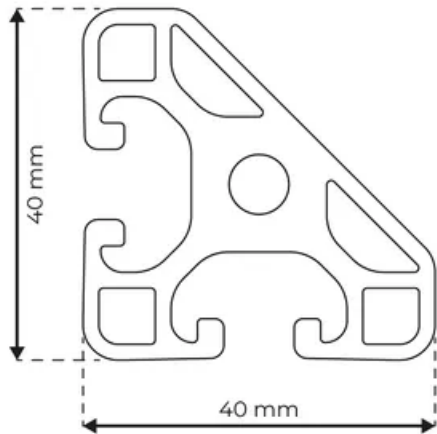

Profile 8 40x40 Light 45°

System: 40 - Slot 8
Dimensions: 40x40
Length (mm): 6000
Material Quality: Light
Profile Type: Angled

General Data

Designation	System	I_x (cm ⁴)	I_y (cm ⁴)	W_x (cm ³)	W_y (cm ³)
RP1210	40 - Slot 8	6.6	6.6	2.94	2.94

Designation	A (cm ²)	Mass (kg/m)
RP1210	5.6	1.52