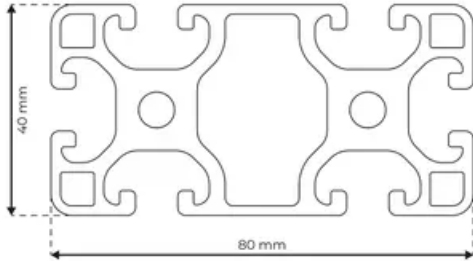

Profile 8 80x40 Light

System: 40 - Slot 8
Dimensions: 40x80
Length (mm): 6000
Material Quality: Light
Profile Type: Open

General Data

Designation	System	I_x (cm ⁴)	I_y (cm ⁴)	W_x (cm ³)	W_y (cm ³)
RP1140	40 - Slot 8	17.14	70.04	8.57	17.51

Designation	A (cm ²)	Mass (kg/m)
RP1140	11.56	3.13