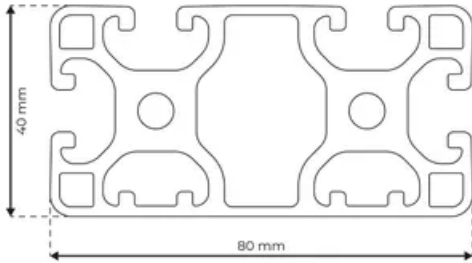

Profile 8 80x40 Light 2N

System: 40 - Slot 8
Dimensions: 40x80
Length (mm): 6000
Material Quality: Light
Profile Type: Closed

General Data

Designation	System	I_x (cm ⁴)	I_y (cm ⁴)	W_x (cm ³)	W_y (cm ³)
RP1350	40 - Slot 8	18.51	71.63	8.97	17.91

Designation	A (cm ²)	Mass (kg/m)
RP1350	11.91	3.24