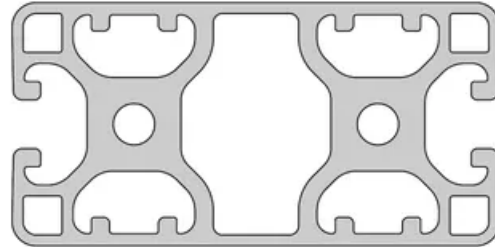

## Profile 8 80x40 Light 4N180

**System:** 40 - Slot 8  
**Dimensions:** 40x80  
**Length (mm):** 6000  
**Material Quality:** Light  
**Profile Type:** Closed

## General Data

Designation	System	$I_x$ (cm <sup>4</sup> )	$I_y$ (cm <sup>4</sup> )	$W_x$ (cm <sup>3</sup> )	$W_y$ (cm <sup>3</sup> )
RP1361	40 - Slot 8	20.04	73.31	10.02	18.33

Designation	A (cm <sup>2</sup> )	Mass (kg/m)
RP1361	12.34	3.35