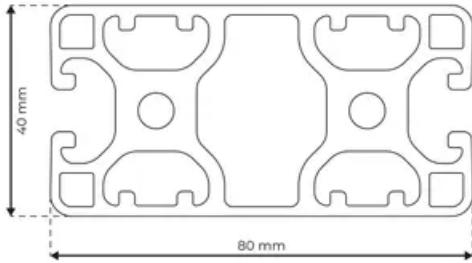

## Profile 8 80x40 Light 4N180

**System:** 40 - Slot 8  
**Dimensions:** 40x80  
**Length (mm):** 6000  
**Material Quality:** Light  
**Profile Type:** Closed

## General Data

Designation	System	$I_x$ (cm <sup>4</sup> )	$I_y$ (cm <sup>4</sup> )	$W_x$ (cm <sup>3</sup> )	$W_y$ (cm <sup>3</sup> )
RP1361	40 - Slot 8	20.04	73.31	10.02	18.33

Designation	A (cm <sup>2</sup> )	Mass (kg/m)
RP1361	12.34	3.35