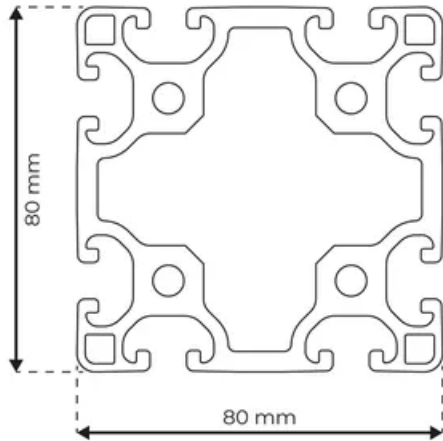

Profile 8 80x80 Light

System: 40 - Slot 8
Dimensions: 80x80
Length (mm): 6000
Material Quality: Light
Profile Type: Open

General Data

Designation	System	Ix (cm ⁴)	Iy (cm ⁴)	Wx (cm ³)	Wy (cm ³)
RP1170	40 - Slot 8	135.32	135.32	33.83	33.83

Designation	A (cm ²)	Mass (kg/m)
RP1170	19.83	5.38