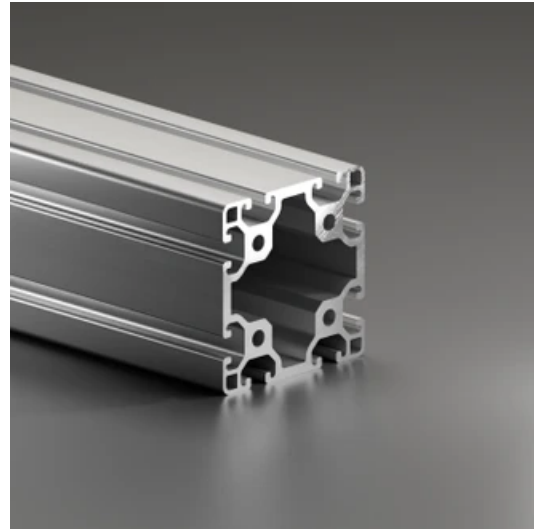

Profile 8 80x80 Light

System: 40 - Slot 8
Dimensions: 80x80
Length (mm): 6000
Material Quality: Light
Profile Type: Open

General Data

Designation	System	Ix (cm ⁴)	Iy (cm ⁴)	Wx (cm ³)	Wy (cm ³)
RP1170	40 - Slot 8	135.32	135.32	33.83	33.83

Designation	A (cm ²)	Mass (kg/m)
RP1170	19.83	5.38