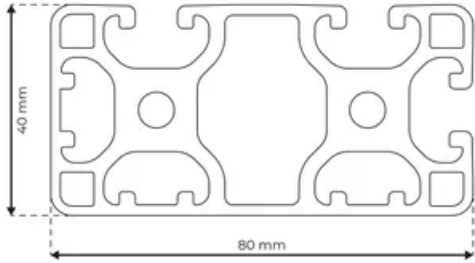

Profile 8 80x40 Light 3N90

System: 40 - Slot 8
Dimensions: 40x80
Length (mm): 6000
Material Quality: Light
Profile Type: Closed

General Data

| Designation | System | Ix (cm ⁴) | Iy (cm ⁴) | Wx (cm ³) | Wy (cm ³) |
|-------------|-------------|-----------------------|-----------------------|-----------------------|-----------------------|
| RP1360 | 40 - Slot 8 | 18.71 | 74.71 | 9.04 | 18.41 |

| Designation | A (cm ²) | Mass (kg/m) |
|-------------|----------------------|-------------|
| RP1360 | 12.27 | 3.32 |