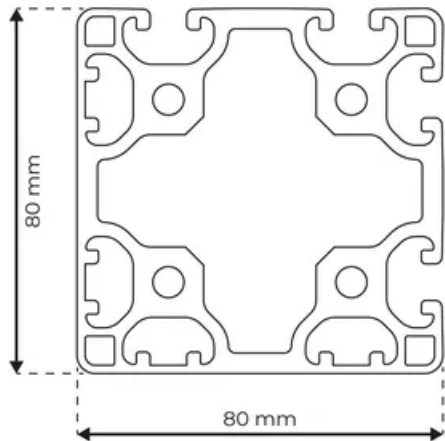

Profile 8 80x80 Light 4N90

System: 40 - Slot 8
Dimensions: 80x80
Length (mm): 6000
Material Quality: Light
Profile Type: Closed

General Data

Designation	System	I_x (cm ⁴)	I_y (cm ⁴)	W_x (cm ³)	W_y (cm ³)
RP1165	40 - Slot 8	141.66	141.66	34.85	34.85

Designation	A (cm ²)	Mass (kg/m)
RP1165	20.46	5.55