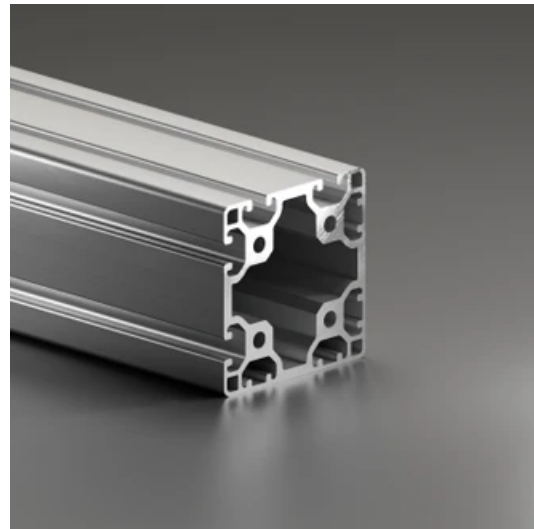

Profile 8 80x80 Light 4N90

System: 40 - Slot 8
Dimensions: 80x80
Length (mm): 6000
Material Quality: Light
Profile Type: Closed

General Data

Designation	System	I_x (cm ⁴)	I_y (cm ⁴)	W_x (cm ³)	W_y (cm ³)
RP1165	40 - Slot 8	141.66	141.66	34.85	34.85

Designation	A (cm ²)	Mass (kg/m)
RP1165	20.46	5.55