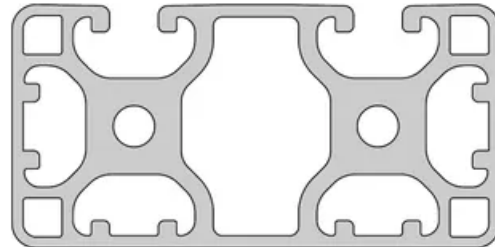

## Profile 8 80x40 Light 4N270

**System:** 40 - Slot 8  
**Dimensions:** 40x80  
**Length (mm):** 6000  
**Material Quality:** Light  
**Profile Type:** Closed

## General Data

Designation	System	Ix (cm <sup>4</sup> )	Iy (cm <sup>4</sup> )	Wx (cm <sup>3</sup> )	Wy (cm <sup>3</sup> )
RP1362	40 - Slot 8	18.74	77.52	9.09	19.38

Designation	A (cm <sup>2</sup> )	Mass (kg/m)
RP1362	12.45	3.37