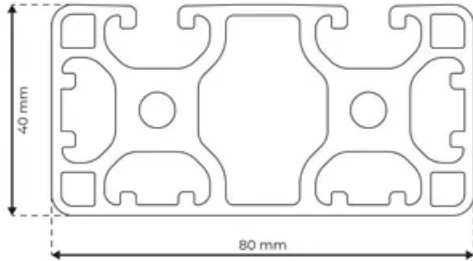

## Profile 8 80x40 Light 4N270

**System:** 40 - Slot 8  
**Dimensions:** 40x80  
**Length (mm):** 6000  
**Material Quality:** Light  
**Profile Type:** Closed

## General Data

Designation	System	Ix (cm <sup>4</sup> )	Iy (cm <sup>4</sup> )	Wx (cm <sup>3</sup> )	Wy (cm <sup>3</sup> )
RP1362	40 - Slot 8	18.74	77.52	9.09	19.38

Designation	A (cm <sup>2</sup> )	Mass (kg/m)
RP1362	12.45	3.37