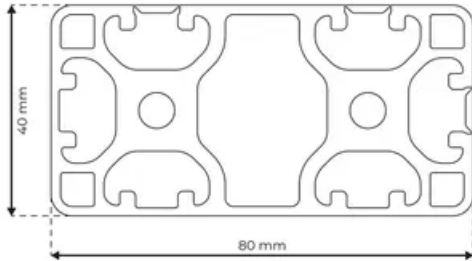

## Profile 8 80x40 Light 6N

**System:** 40 - Slot 8  
**Dimensions:** 40x80  
**Length (mm):** 6000  
**Material Quality:** Light  
**Profile Type:** Closed

## General Data

Designation	System	$I_x$ (cm <sup>4</sup> )	$I_y$ (cm <sup>4</sup> )	$W_x$ (cm <sup>3</sup> )	$W_y$ (cm <sup>3</sup> )
RP1385	40 - Slot 8	19.38	76.96	9.65	19.2

Designation	A (cm <sup>2</sup> )	Mass (kg/m)
RP1385	12.42	3.35