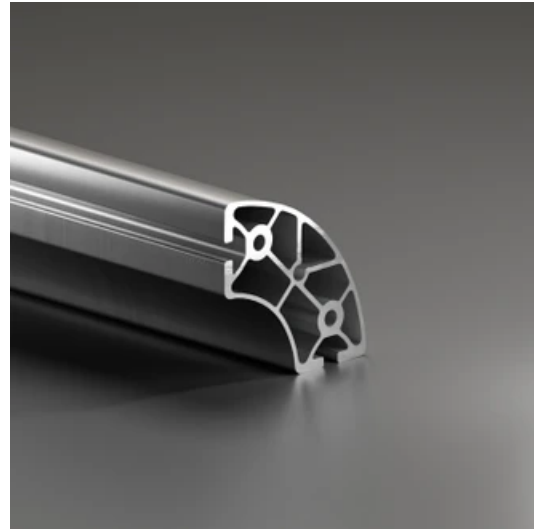

Profile 8 40x90°R Light

System: 40 - Slot 8
Dimensions: R40/80 90°
Length (mm): 6000
Material Quality: Light
Profile Type: Radiused

General Data

Designation	System	Ix (cm ⁴)	Iy (cm ⁴)	Wx (cm ³)	Wy (cm ³)
RP1440	40 - Slot 8	69.33	69.33	17.09	17.09

Designation	A (cm ²)	Mass (kg/m)
RP1440	12.7	3.44