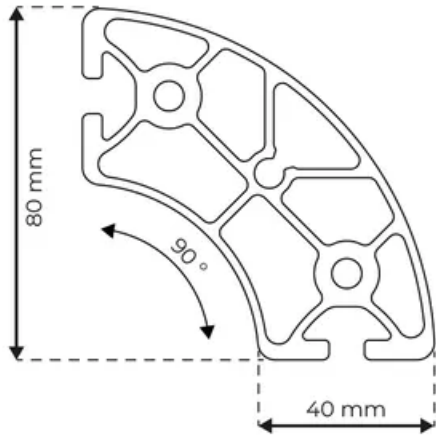

Profile 8 40x90°R Light

System: 40 - Slot 8
Dimensions: R40/80 90°
Length (mm): 6000
Material Quality: Light
Profile Type: Radiused

General Data

Designation	System	Ix (cm ⁴)	Iy (cm ⁴)	Wx (cm ³)	Wy (cm ³)
RP1440	40 - Slot 8	69.33	69.33	17.09	17.09

Designation	A (cm ²)	Mass (kg/m)
RP1440	12.7	3.44