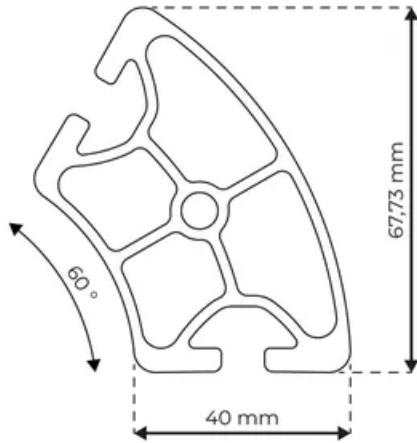

## Profile 8 40x60°R Light

**System:** 40 - Slot 8  
**Dimensions:** R40/80 60°  
**Length (mm):** 6000  
**Material Quality:** Light  
**Profile Type:** Radiused

## General Data

Designation	System	Ix (cm <sup>4</sup> )	Iy (cm <sup>4</sup> )	Wx (cm <sup>3</sup> )	Wy (cm <sup>3</sup> )
RP1430	40 - Slot 8	32.62	19.62	8.48	6.72

Designation	A (cm <sup>2</sup> )	Mass (kg/m)
RP1430	8.09	2.20