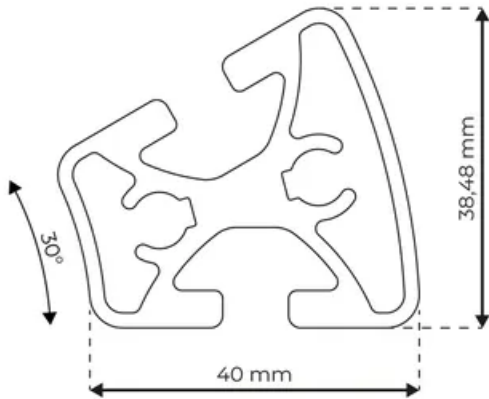

Profile 8 40x30°R Light

System: 40 - Slot 8
Dimensions: R40/80 30°
Length (mm): 6000
Material Quality: Light
Profile Type: Radiused

General Data

Designation	System	Ix (cm ⁴)	Iy (cm ⁴)	Wx (cm ³)	Wy (cm ³)
RP1410	40 - Slot 8	5.63	7	2.48	3.32

Designation	A (cm ²)	Mass (kg/m)
RP1410	5.3	1.44