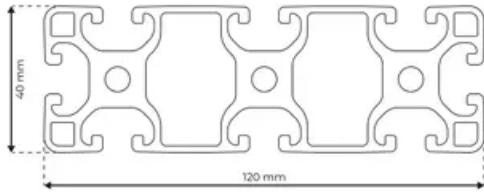

## Profile 8 120x40 Light

**System:** 40 - Slot 8  
**Dimensions:** 40x120  
**Length (mm):** 6000  
**Material Quality:** Light  
**Profile Type:** Open

## General Data

Designation	System	Ix (cm <sup>4</sup> )	Iy (cm <sup>4</sup> )	Wx (cm <sup>3</sup> )	Wy (cm <sup>3</sup> )
RP1155	40 - Slot 8	23.66	219.92	11.83	36.65

Designation	A (cm <sup>2</sup> )	Mass (kg/m)
RP1155	15.86	4.30