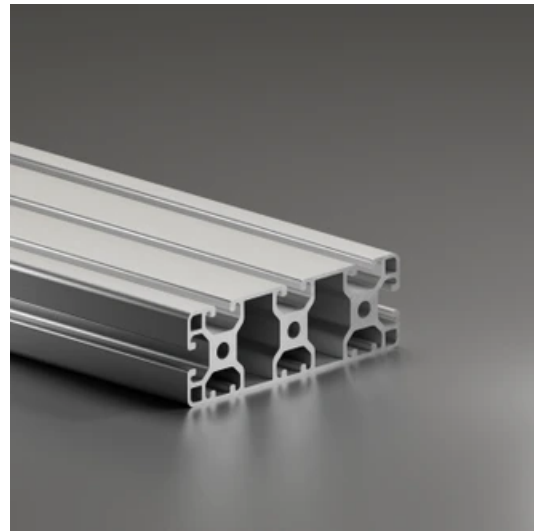

## Profile 8 120x40 Light 3N

**System:** 40 - Slot 8  
**Dimensions:** 40x120  
**Length (mm):** 6000  
**Material Quality:** Light  
**Profile Type:** Closed