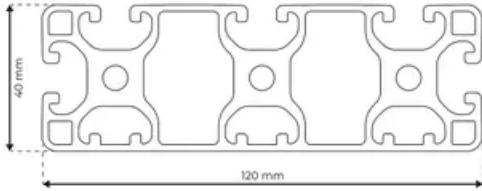

## Profile 8 120x40 Light 3N

**System:** 40 - Slot 8  
**Dimensions:** 40x120  
**Length (mm):** 6000  
**Material Quality:** Light  
**Profile Type:** Closed

## General Data

Designation	System	$I_x$ (cm <sup>4</sup> )	$I_y$ (cm <sup>4</sup> )	$W_x$ (cm <sup>3</sup> )	$W_y$ (cm <sup>3</sup> )
RP1560	40 - Slot 8	25.63	226	12.42	37.67

Designation	A (cm <sup>2</sup> )	Mass (kg/m)
RP1560	16.4	4.43