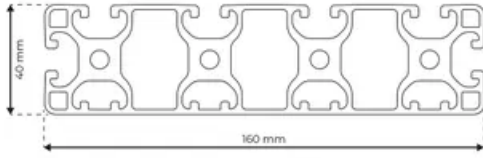

Profile 8 160x40 Light 4N

System: 40 - Slot 8
Dimensions: 40x160
Length (mm): 6000
Material Quality: Light
Profile Type: Closed

General Data

Designation	System	I_x (cm ⁴)	I_y (cm ⁴)	W_x (cm ³)	W_y (cm ³)
RP1380	40 - Slot 8	33.58	511.87	16.26	63.98

Designation	A (cm ²)	Mass (kg/m)
RP1380	21.27	5.77