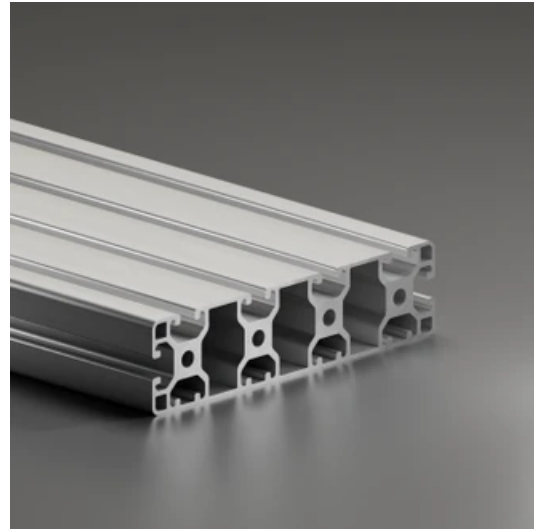

Profile 8 160x40 Light 4N

System: 40 - Slot 8
Dimensions: 40x160
Length (mm): 6000
Material Quality: Light
Profile Type: Closed

General Data

Designation	System	I_x (cm ⁴)	I_y (cm ⁴)	W_x (cm ³)	W_y (cm ³)
RP1380	40 - Slot 8	33.58	511.87	16.26	63.98

Designation	A (cm ²)	Mass (kg/m)
RP1380	21.27	5.77