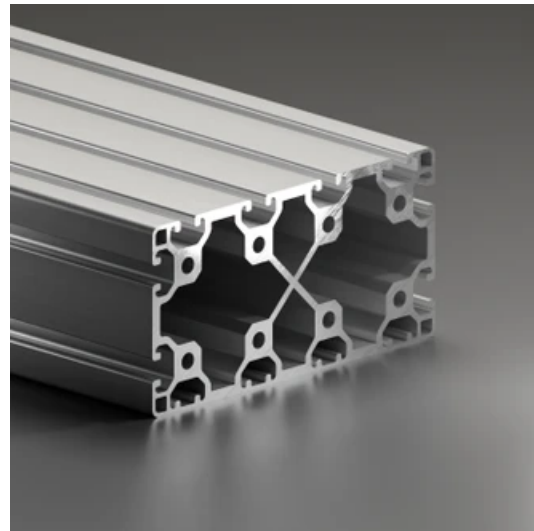

Profile 8 160x80 Light 4N

System: 40 - Slot 8
Dimensions: 80x160
Length (mm): 6000
Material Quality: Light
Profile Type: Closed

General Data

Designation	System	Ix (cm ⁴)	Iy (cm ⁴)	Wx (cm ³)	Wy (cm ³)
RP1396	40 - Slot 8	277.85	924.15	68.19	115.49

Designation	A (cm ²)	Mass (kg/m)
RP1396	38.3	10.38