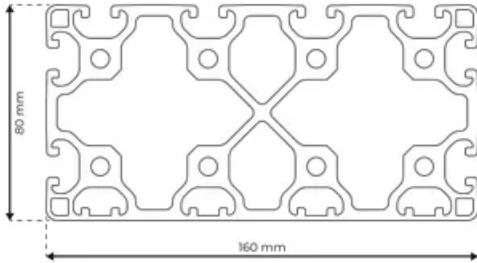

Profile 8 160x80 Light 4N

System: 40 - Slot 8
Dimensions: 80x160
Length (mm): 6000
Material Quality: Light
Profile Type: Closed

General Data

Designation	System	Ix (cm ⁴)	Iy (cm ⁴)	Wx (cm ³)	Wy (cm ³)
RP1396	40 - Slot 8	277.85	924.15	68.19	115.49

Designation	A (cm ²)	Mass (kg/m)
RP1396	38.3	10.38