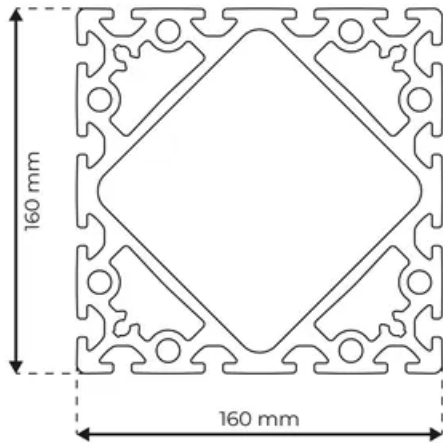

Profile 8 160x160 Light

System: 40 - Slot 8
Dimensions: 160x160
Length (mm): 6000
Material Quality: Light
Profile Type: Open

General Data

Designation	System	Ix (cm ⁴)	Iy (cm ⁴)	Wx (cm ³)	Wy (cm ³)
RP1397	40 - Slot 8	239.38	239.38	299.22	299.22

Designation	A (cm ²)	Mass (kg/m)
RP1397	76.73	20.79