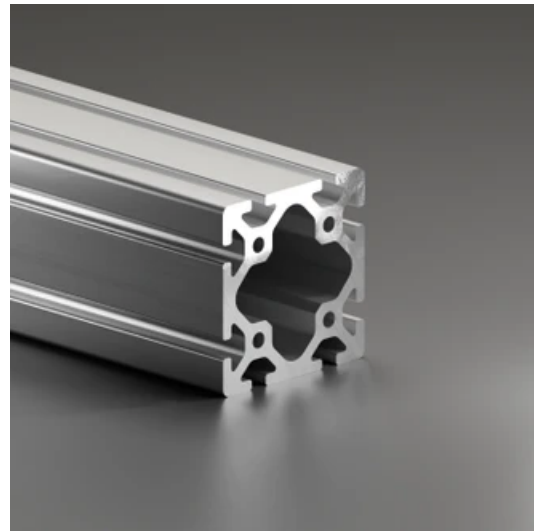

Profile 8 80x80 Normal

System: 40 - Slot 8
Dimensions: 80x80
Length (mm): 6000
Material Quality: Normal
Profile Type: Open

General Data

Designation	System	Ix (cm ⁴)	Iy (cm ⁴)	Wx (cm ³)	Wy (cm ³)
RP1070	40 - Slot 8	187.99	187.99	47	47

Designation	A (cm ²)	Mass (kg/m)
RP1070	26.52	7.19