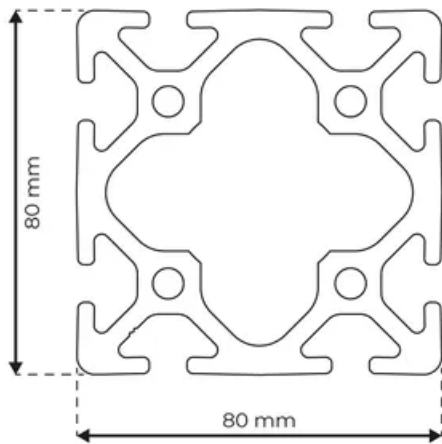

Profile 8 80x80 Normal

System: 40 - Slot 8
Dimensions: 80x80
Length (mm): 6000
Material Quality: Normal
Profile Type: Open

General Data

Designation	System	Ix (cm ⁴)	Iy (cm ⁴)	Wx (cm ³)	Wy (cm ³)
RP1070	40 - Slot 8	187.99	187.99	47	47

Designation	A (cm ²)	Mass (kg/m)
RP1070	26.52	7.19