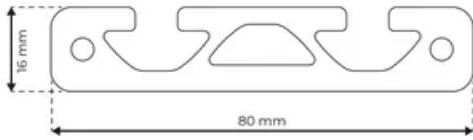

Profile 8 80x16 Normal

System: 40 - Slot 8
Dimensions: 16x80
Length (mm): 6000
Material Quality: Normal
Profile Type: Open

General Data

Designation	System	I_x (cm ⁴)	I_y (cm ⁴)	W_x (cm ³)	W_y (cm ³)
RP1020	40 - Slot 8	2.21	49.65	2.55	12.41

Designation	A (cm ²)	Mass (kg/m)
RP1020	8.11	2.20