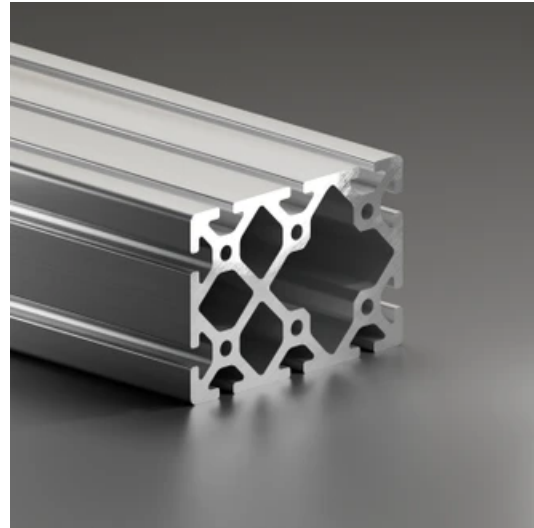

Profile 8 120x80 Normal

System: 40 - Slot 8
Dimensions: 80x120
Length (mm): 6000
Material Quality: Normal
Profile Type: Open

General Data

Designation	System	Ix (cm ⁴)	Iy (cm ⁴)	Wx (cm ³)	Wy (cm ³)
RP1080	40 - Slot 8	271.19	568.99	67.8	98.12

Designation	A (cm ²)	Mass (kg/m)
RP1080	39.31	10.65