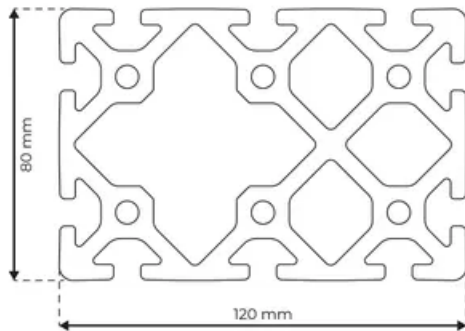

Profile 8 120x80 Normal

System: 40 - Slot 8
Dimensions: 80x120
Length (mm): 6000
Material Quality: Normal
Profile Type: Open

General Data

Designation	System	Ix (cm ⁴)	Iy (cm ⁴)	Wx (cm ³)	Wy (cm ³)
RP1080	40 - Slot 8	271.19	568.99	67.8	98.12

Designation	A (cm ²)	Mass (kg/m)
RP1080	39.31	10.65