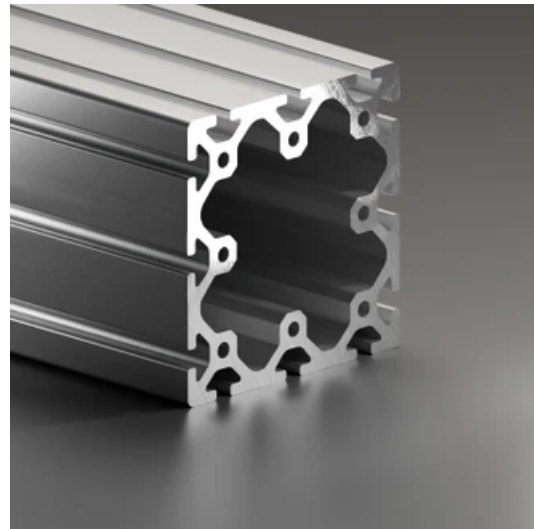

Profile 8 120x120 Normal

System: 40 - Slot 8
Dimensions: 120x120
Length (mm): 6000
Material Quality: Normal
Profile Type: Open

General Data

Designation	System	Ix (cm ⁴)	Iy (cm ⁴)	Wx (cm ³)	Wy (cm ³)
RP1095	40 - Slot 8	798.97	798.97	133.16	133.16

Designation	A (cm ²)	Mass (kg/m)
RP1095	45.86	12.43