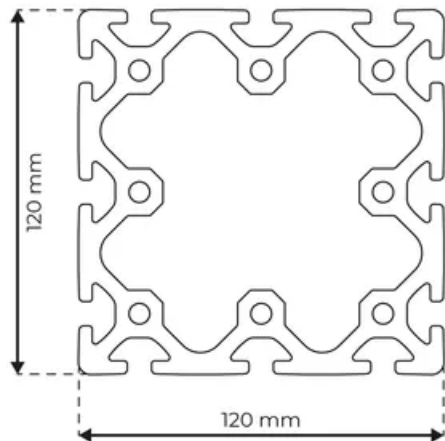

Profile 8 120x120 Normal

System: 40 - Slot 8
Dimensions: 120x120
Length (mm): 6000
Material Quality: Normal
Profile Type: Open

General Data

Designation	System	Ix (cm ⁴)	Iy (cm ⁴)	Wx (cm ³)	Wy (cm ³)
RP1095	40 - Slot 8	798.97	798.97	133.16	133.16

Designation	A (cm ²)	Mass (kg/m)
RP1095	45.86	12.43