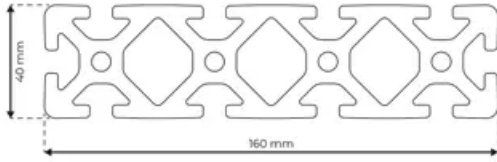

Profile 8 160x40 Normal

System: 40 - Slot 8
Dimensions: 40x160
Length (mm): 6000
Material Quality: Normal
Profile Type: Open

General Data

Designation	System	I_x (cm ⁴)	I_y (cm ⁴)	W_x (cm ³)	W_y (cm ³)
RP1060	40 - Slot 8	52.92	742.19	26.46	92.77

Designation	A (cm ²)	Mass (kg/m)
RP1060	31.94	8.66