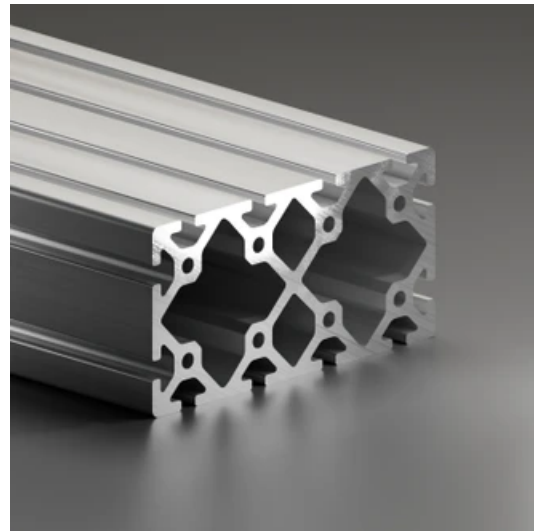

Profile 8 160x80 Normal

System: 40 - Slot 8
Dimensions: 160x80
Length (mm): 6000
Material Quality: Normal
Profile Type: Open

General Data

Designation	System	Ix (cm ⁴)	Iy (cm ⁴)	Wx (cm ³)	Wy (cm ³)
RP1090	40 - Slot 8	354.37	1204.61	88.59	150.58

Designation	A (cm ²)	Mass (kg/m)
RP1090	48.61	13.17