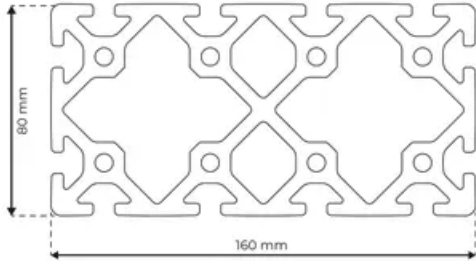

Profile 8 160x80 Normal

System: 40 - Slot 8
Dimensions: 160x80
Length (mm): 6000
Material Quality: Normal
Profile Type: Open

General Data

Designation	System	Ix (cm ⁴)	Iy (cm ⁴)	Wx (cm ³)	Wy (cm ³)
RP1090	40 - Slot 8	354.37	1204.61	88.59	150.58

Designation	A (cm ²)	Mass (kg/m)
RP1090	48.61	13.17