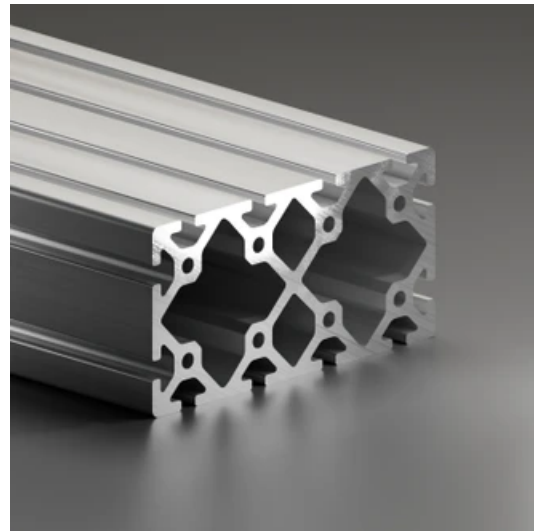

Profile 8 160x80 Normal

System: 40 - Slot 8
Dimensions: 80x160
Length (mm): 6000
Material Quality: Normal
Profile Type: Open

General Data

Designation	System	Ix (cm ⁴)	Iy (cm ⁴)	Wx (cm ³)	Wy (cm ³)
RP1090	40 - Slot 8	354.37	1204.61	88.59	150.58

Designation	A (cm ²)	Mass (kg/m)
RP1090	48.61	13.17