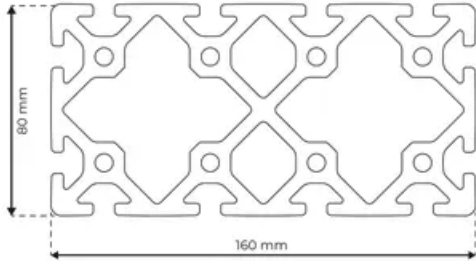

Profile 8 160x80 Normal

System: 40 - Slot 8
Dimensions: 80x160
Length (mm): 6000
Material Quality: Normal
Profile Type: Open

General Data

Designation	System	Ix (cm ⁴)	Iy (cm ⁴)	Wx (cm ³)	Wy (cm ³)
RP1090	40 - Slot 8	354.37	1204.61	88.59	150.58

Designation	A (cm ²)	Mass (kg/m)
RP1090	48.61	13.17