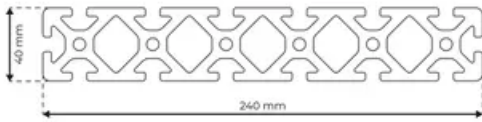

## Profile 8 240x40 Normal

**System:** 40 - Slot 8  
**Dimensions:** 40x240  
**Length (mm):** 6000  
**Material Quality:** Normal  
**Profile Type:** Open

## General Data

Designation	System	Ix (cm <sup>4</sup> )	Iy (cm <sup>4</sup> )	Wx (cm <sup>3</sup> )	Wy (cm <sup>3</sup> )
RP1067	40 - Slot 8	78.82	2404.93	39.41	200.41

Designation	A (cm <sup>2</sup> )	Mass (kg/m)
RP1067	47.04	12.75