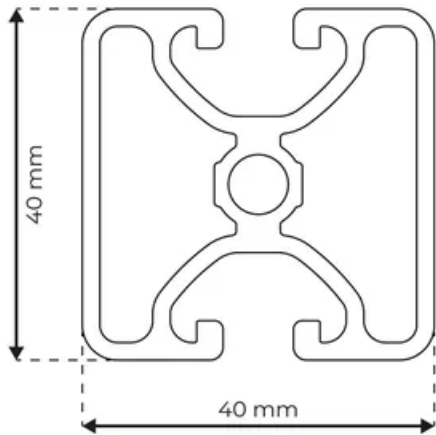

Profile 8 40x40 Ultralight 2N180

System: 40 - Slot 8
Dimensions: 40x40
Length (mm): 6000
Material Quality: Ultralight
Profile Type: Closed

General Data

Designation	System	I_x (cm ⁴)	I_y (cm ⁴)	W_x (cm ³)	W_y (cm ³)
RP1315	40 - Slot 8	8.12	8.76	4.06	4.38

Designation	A (cm ²)	Mass (kg/m)
RP1315	4.98	1.35