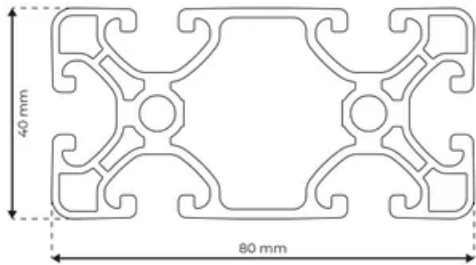

Profile 8 80x40 Ultralight

System: 40 - Slot 8
Dimensions: 40x80
Length (mm): 6000
Material Quality: Ultralight
Profile Type: Open

General Data

Designation	System	I_x (cm ⁴)	I_y (cm ⁴)	W_x (cm ³)	W_y (cm ³)
RP1145	40 - Slot 8	14.91	58.08	7.45	14.52

Designation	A (cm ²)	Mass (kg/m)
RP1145	8.81	2.39