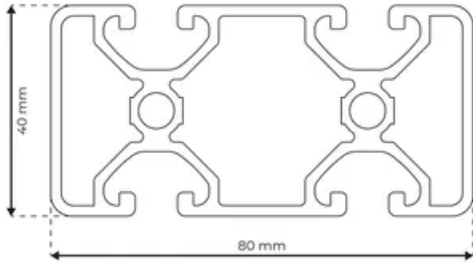

Profile 8 80x40 Ultralight 2N180

System: 40 - Slot 8
Dimensions: 40x80
Length (mm): 6000
Material Quality: Ultralight
Profile Type: Closed

General Data

Designation	System	Ix (cm ⁴)	Iy (cm ⁴)	Wx (cm ³)	Wy (cm ³)
RP1356	40 - Slot 8	15.94	55.4	7.97	13.85

Designation	A (cm ²)	Mass (kg/m)
RP1356	8.49	2.30