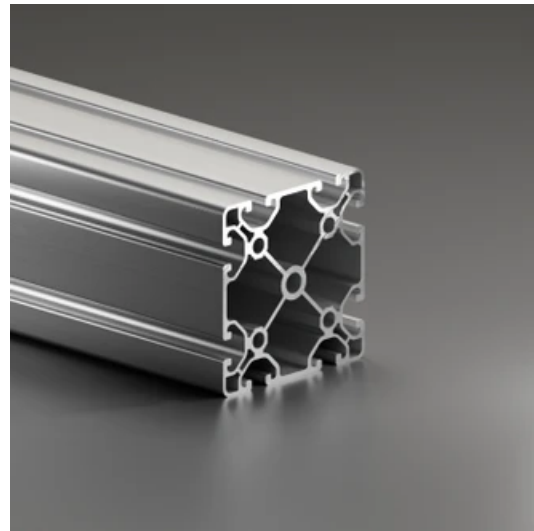

Profile 8 80x80 Ultralight

System: 40 - Slot 8
Dimensions: 80x80
Length (mm): 6000
Material Quality: Ultralight
Profile Type: Open

General Data

Designation	System	I_x (cm ⁴)	I_y (cm ⁴)	W_x (cm ³)	W_y (cm ³)
RP1175	40 - Slot 8	102.25	102.25	25.56	25.56

Designation	A (cm ²)	Mass (kg/m)
RP1175	16.12	4.22