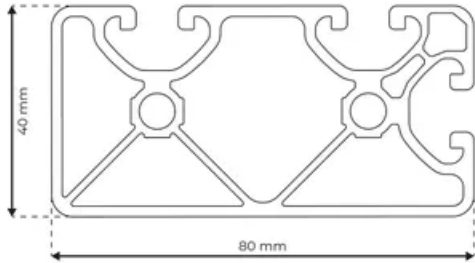

## Profile 8 80x40 Ultralight 3N90

**System:** 40 - Slot 8  
**Dimensions:** 40x80  
**Length (mm):** 6000  
**Material Quality:** Ultralight  
**Profile Type:** Closed

## General Data

Designation	System	$I_x$ (cm <sup>4</sup> )	$I_y$ (cm <sup>4</sup> )	$W_x$ (cm <sup>3</sup> )	$W_y$ (cm <sup>3</sup> )
RP1365	40 - Slot 8	15.92	56.24	8.12	14.34

Designation	A (cm <sup>2</sup> )	Mass (kg/m)
RP1365	8.44	2.29