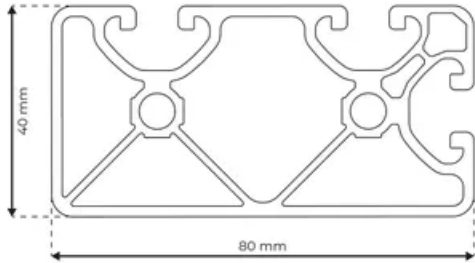

Profile 8 80x40 Ultralight 3N90

System: 40 - Slot 8
Dimensions: 80x40
Length (mm): 6000
Material Quality: Ultralight
Profile Type: Closed

General Data

Designation	System	I_x (cm ⁴)	I_y (cm ⁴)	W_x (cm ³)	W_y (cm ³)
RP1365	40 - Slot 8	15.92	56.24	8.12	14.34

Designation	A (cm ²)	Mass (kg/m)
RP1365	8.44	2.29