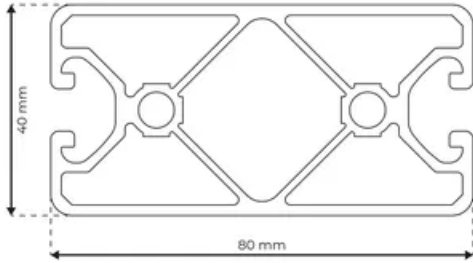

## Profile 8 80x40 Ultralight 4N180

**System:** 40 - Slot 8  
**Dimensions:** 40x80  
**Length (mm):** 6000  
**Material Quality:** Ultralight  
**Profile Type:** Closed

## General Data

Designation	System	Ix (cm <sup>4</sup> )	Iy (cm <sup>4</sup> )	Wx (cm <sup>3</sup> )	Wy (cm <sup>3</sup> )
RP1355	40 - Slot 8	15.77	56.38	7.89	14.09

Designation	A (cm <sup>2</sup> )	Mass (kg/m)
RP1355	8.25	2.24