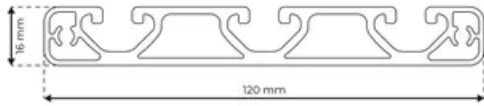

Profile 8 120x16 Ultralight

System: 40 - Slot 8
Dimensions: 120x16
Length (mm): 6000
Material Quality: Ultralight
Profile Type: Open

General Data

Designation	System	Ix (cm ⁴)	Iy (cm ⁴)	Wx (cm ³)	Wy (cm ³)
RP1019	40 - Slot 8	2.43	90.15	2.89	15.02

Designation	A (cm ²)	Mass (kg/m)
RP1019	7.23	1.96