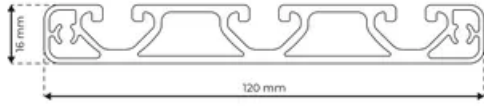

Profile 8 120x16 Ultralight

System: 40 - Slot 8
Dimensions: 16x120
Length (mm): 6000
Material Quality: Ultralight
Profile Type: Open

General Data

Designation	System	Ix (cm ⁴)	Iy (cm ⁴)	Wx (cm ³)	Wy (cm ³)
RP1019	40 - Slot 8	2.43	90.15	2.89	15.02

Designation	A (cm ²)	Mass (kg/m)
RP1019	7.23	1.96