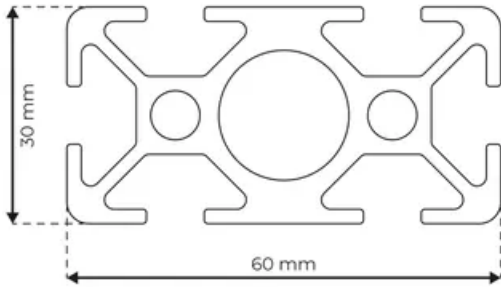

Profile 8 60x30 Light

System: 30 - Slot 8
Dimensions: 30x60
Length (mm): 6000
Material Quality: Light
Profile Type: Open

General Data

Designation	System	Ix (cm ⁴)	Iy (cm ⁴)	Wx (cm ³)	Wy (cm ³)
RP2020	30 - Slot 8	6.45	21.41	4.30	7.14

Designation	A (cm ²)	Mass (kg/m)
RP2020	6.78	1.84