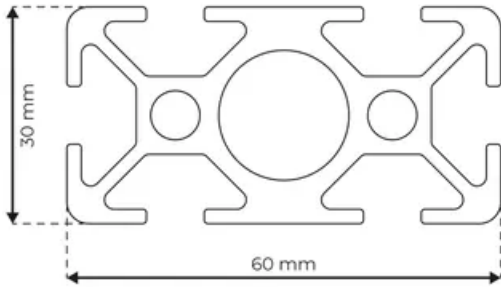

## Profile 8 60x30 Light

**System:** 30 - Slot 8  
**Dimensions:** 60x30  
**Length (mm):** 6000  
**Material Quality:** Light  
**Profile Type:** Open

## General Data

Designation	System	Ix (cm <sup>4</sup> )	Iy (cm <sup>4</sup> )	Wx (cm <sup>3</sup> )	Wy (cm <sup>3</sup> )
RP2020	30 - Slot 8	6.45	21.41	4.30	7.14

Designation	A (cm <sup>2</sup> )	Mass (kg/m)
RP2020	6.78	1.84