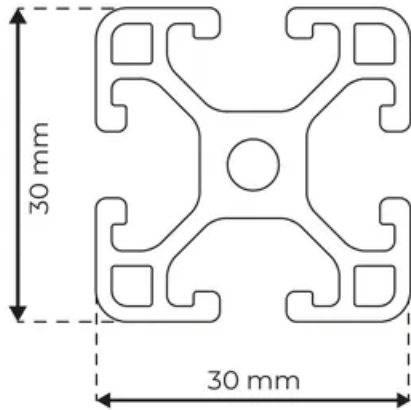

Profile 6 30x30 Light

System: 30 - Slot 6
Dimensions: 30x30
Length (mm): 6000
Material Quality: Light
Profile Type: Open

General Data

Designation	System	Ix (cm ⁴)	Iy (cm ⁴)	Wx (cm ³)	Wy (cm ³)
RP3060	30 - Slot 6	2.88	2.88	1.92	1.92

Designation	A (cm ²)	Mass (kg/m)
RP3060	3.34	0.9