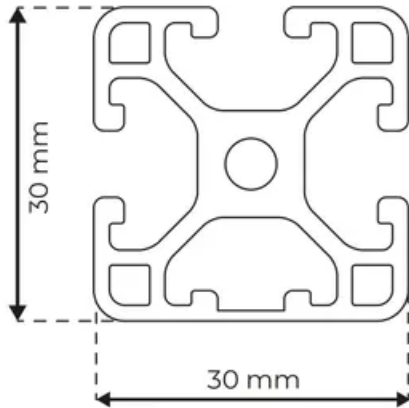

Profile 6 30x30 Light 1N

System: 30 - Slot 6
Dimensions: 30x30
Length (mm): 6000
Material Quality: Light
Profile Type: Closed

General Data

Designation	System	Ix (cm ⁴)	Iy (cm ⁴)	Wx (cm ³)	Wy (cm ³)
RP3110	30 - Slot 6	3.02	3.02	2.88	2.88

Designation	A (cm ²)	Mass (kg/m)
RP3110	3.41	0.92