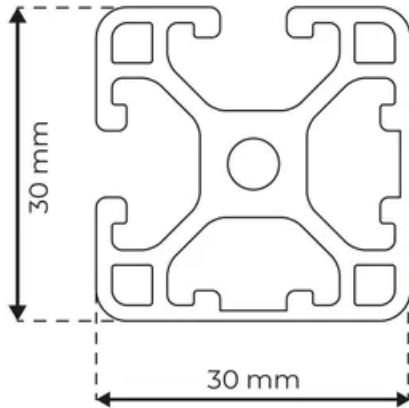

Profile 6 30x30 Light 2N90

System: 30 - Slot 6
Dimensions: 30x30
Length (mm): 6000
Material Quality: Light
Profile Type: Closed

General Data

Designation	System	I_x (cm ⁴)	I_y (cm ⁴)	W_x (cm ³)	W_y (cm ³)
RP3120	30 - Slot 6	3.02	3.02	1.98	1.98

Designation	A (cm ²)	Mass (kg/m)
RP3120	3.48	0.94