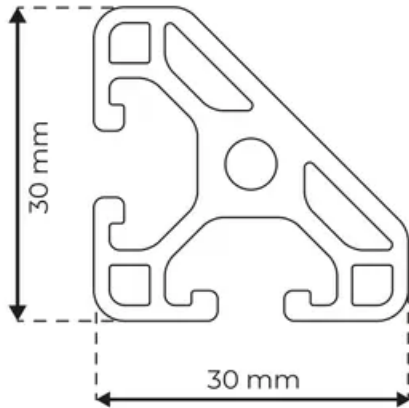

Profile 6 30x30 Light 45°

System: 30 - Slot 6
Dimensions: 30x30
Length (mm): 3000
Material Quality: Light
Profile Type: Angled

General Data

Designation	System	Ix (cm ⁴)	Iy (cm ⁴)	Wx (cm ³)	Wy (cm ³)
RP3150	30 - Slot 6	2.2	2.2	1.32	1.32

Designation	A (cm ²)	Mass (kg/m)
RP3150	3.05	0.82