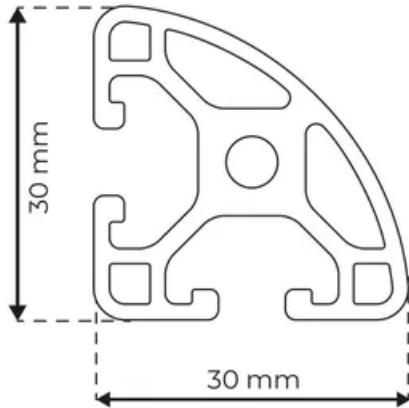

Profile 6 30x30R Light

System: 30 - Slot 6
Dimensions: 30x30
Length (mm): 3000
Material Quality: Light
Profile Type: Radiused

General Data

Designation	System	Ix (cm ⁴)	Iy (cm ⁴)	Wx (cm ³)	Wy (cm ³)
RP3160	30 - Slot 6	2.14	2.14	1.3	1.3

Designation	A (cm ²)	Mass (kg/m)
RP3160	2.99	0.81