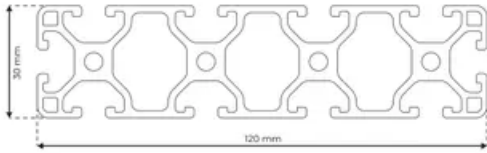

Profile 6 120x30 Light

System: 30 - Slot 6
Dimensions: 30x120
Length (mm): 6000
Material Quality: Light
Profile Type: Open

General Data

Designation	System	I_x (cm ⁴)	I_y (cm ⁴)	W_x (cm ³)	W_y (cm ³)
RP3080	30 - Slot 6	149.85	10.81	24.97	7.21

Designation	A (cm ²)	Mass (kg/m)
RP3080	11.34	3.06