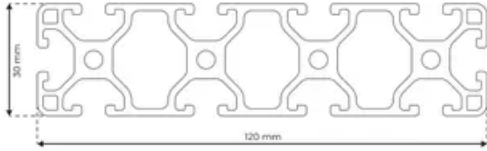

## Profile 6 120x30 Light

**System:** 30 - Slot 6  
**Dimensions:** 120x30  
**Length (mm):** 6000  
**Material Quality:** Light  
**Profile Type:** Open

## General Data

Designation	System	Ix (cm <sup>4</sup> )	Iy (cm <sup>4</sup> )	Wx (cm <sup>3</sup> )	Wy (cm <sup>3</sup> )
RP3080	30 - Slot 6	149.85	10.81	24.97	7.21

Designation	A (cm <sup>2</sup> )	Mass (kg/m)
RP3080	11.34	3.06