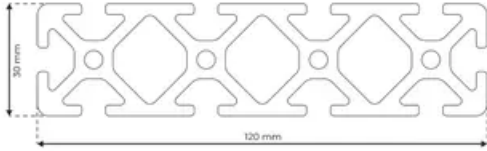

Profile 6 120x30 Normal

System: 30 - Slot 6
Dimensions: 120x30
Length (mm): 6000
Material Quality: Normal
Profile Type: Open

General Data

Designation	System	Ix (cm ⁴)	Iy (cm ⁴)	Wx (cm ³)	Wy (cm ³)
RP3030	30 - Slot 6	207.28	15.31	34.55	10.2

Designation	A (cm ²)	Mass (kg/m)
RP3030	15.73	4.26