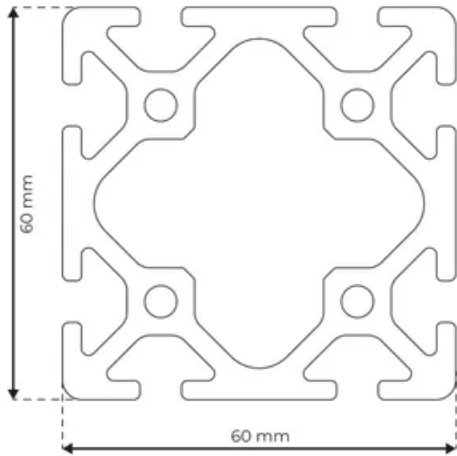

Profile 6 60x60 Normal

System: 30 - Slot 6
Dimensions: 60x60
Length (mm): 6000
Material Quality: Normal
Profile Type: Open

General Data

Designation	System	Ix (cm ⁴)	Iy (cm ⁴)	Wx (cm ³)	Wy (cm ³)
RP3040	30 - Slot 6	53.13	53.13	17.71	17.71

Designation	A (cm ²)	Mass (kg/m)
RP3040	13.1	3.54