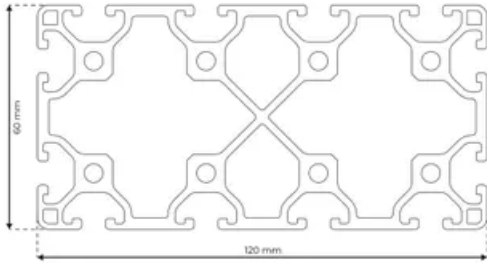

Profile 6 120x60 Light

System: 30 - Slot 6
Dimensions: 60x120
Length (mm): 6000
Material Quality: Light
Profile Type: Open

General Data

Designation	System	Ix (cm ⁴)	Iy (cm ⁴)	Wx (cm ³)	Wy (cm ³)
RP3100	30 - Slot 6	74.95	252.26	24.98	42.04

Designation	A (cm ²)	Mass (kg/m)
RP3100	18.07	4.88