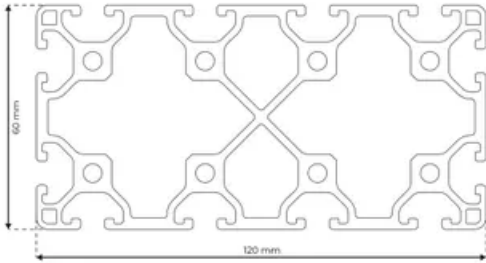

## Profile 6 120x60 Light

**System:** 30 - Slot 6  
**Dimensions:** 120x60  
**Length (mm):** 6000  
**Material Quality:** Light  
**Profile Type:** Open

## General Data

Designation	System	Ix (cm <sup>4</sup> )	Iy (cm <sup>4</sup> )	Wx (cm <sup>3</sup> )	Wy (cm <sup>3</sup> )
RP3100	30 - Slot 6	74.95	252.26	24.98	42.04

Designation	A (cm <sup>2</sup> )	Mass (kg/m)
RP3100	18.07	4.88