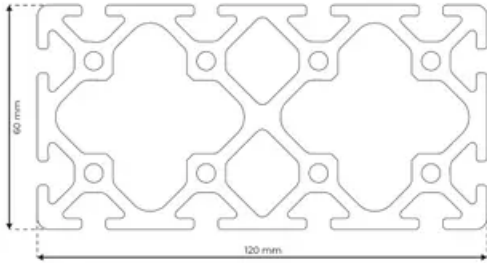

Profile 6 120x60 Normal

System: 30 - Slot 6
Dimensions: 120x60
Length (mm): 6000
Material Quality: Normal
Profile Type: Open

General Data

Designation	System	Ix (cm ⁴)	Iy (cm ⁴)	Wx (cm ³)	Wy (cm ³)
RP3050	30 - Slot 6	101.82	342	33.94	57

Designation	A (cm ²)	Mass (kg/m)
RP3050	24.47	6.61