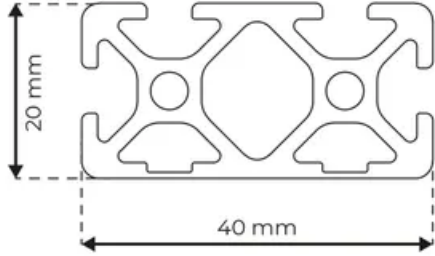

Profile 5 40x20 Normal 2N

System: 20 - Slot 5
Dimensions: 40x20
Length (mm): 3000
Material Quality: Normal
Profile Type: Closed

General Data

Designation	System	Ix (cm ⁴)	Iy (cm ⁴)	Wx (cm ³)	Wy (cm ³)
RP4071	20 - Slot 5	5.19	1.47	2.59	1.44

Designation	A (cm ²)	Mass (kg/m)
RP4071	3.36	0.91