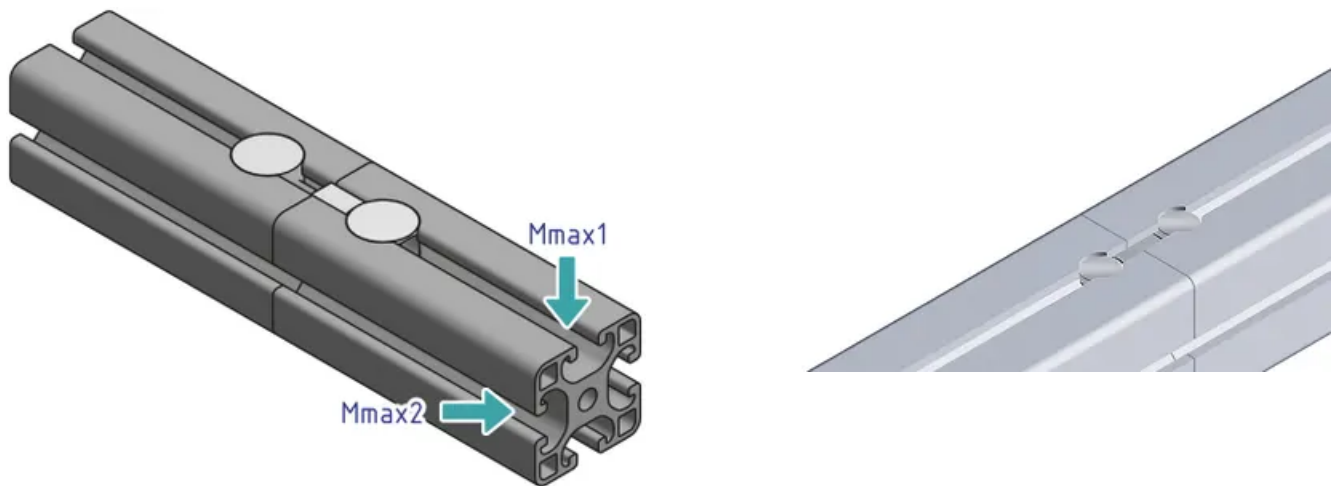

## Universal Butt Connector

Links the face ends of two aluminium profile from the same series. Supplied with mounting kit.

Material Connector: Galvanised die-cast zinc

**System:** 30 - Slot 6; 20 - Slot 5

**Type:** Fasteners

**General Data**

Designation	Description	System	A	D	H
PV4030	Universal connector set (2 universal connectors, 1 M4 × 20 screw (DIN912), 1 M4 nut (DIN934))	20 - Slot 5	32	11.8	8.5
PV3016	Universal connector set (2 universal connectors, 1 M6 × 35 screw (ISO7380), 1 M6 nut (DIN934))	30 - Slot 6	46	15.7	12.5