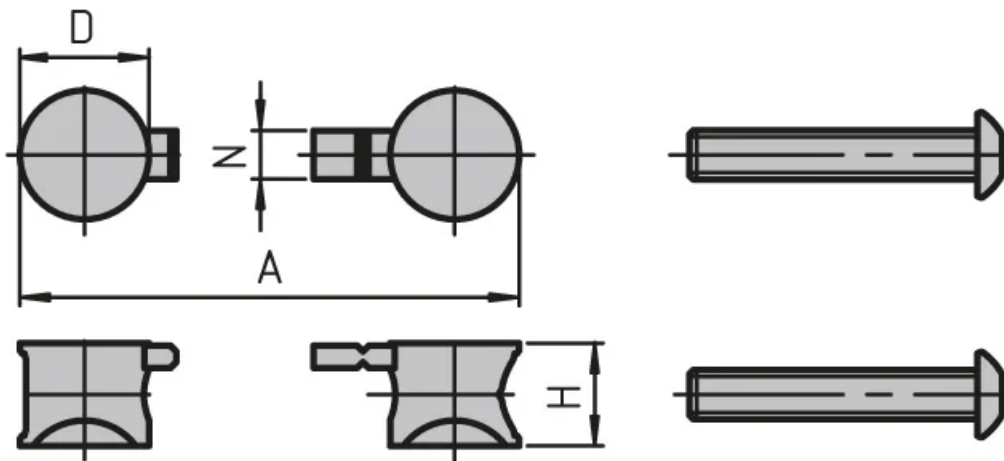

## Universal Butt Connector

Links the face ends of two aluminium profile from the same series. Supplied with mounting kit.

Material Connector: Galvanised die-cast zinc

**System:** 30 - Slot 6; 20 - Slot 5

**Type:** Fasteners

**General Data**

Designation	Description	System	A	D	H
PV4030	Universal connector set (2 universal connectors, 1 M4 × 20 screw (DIN912), 1 M4 nut (DIN934))	20 - Slot 5	32	11.8	8.5
PV3016	Universal connector set (2 universal connectors, 1 M6 × 35 screw (ISO7380), 1 M6 nut (DIN934))	30 - Slot 6	46	15.7	12.5