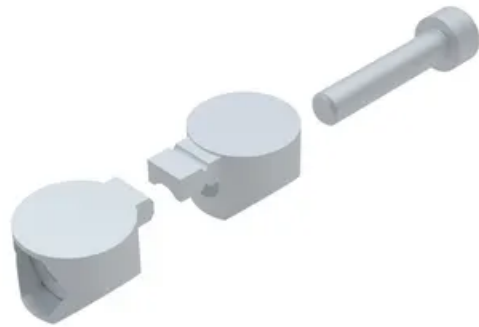

## Universal Butt Connector

Links the face ends of two aluminium profile from the same series. Supplied with mounting kit.

Material Connector: Galvanised die-cast zinc

**System:** 30 - Slot 6; 20 - Slot 5

**Type:** Fasteners

**General Data**

Designation	Description	System	A	D	H
PV4030	Universal connector set (2 universal connectors, 1 M4 × 20 screw (DIN912), 1 M4 nut (DIN934))	20 - Slot 5	32	11.8	8.5
PV3016	Universal connector set (2 universal connectors, 1 M6 × 35 screw (ISO7380), 1 M6 nut (DIN934))	30 - Slot 6	46	15.7	12.5